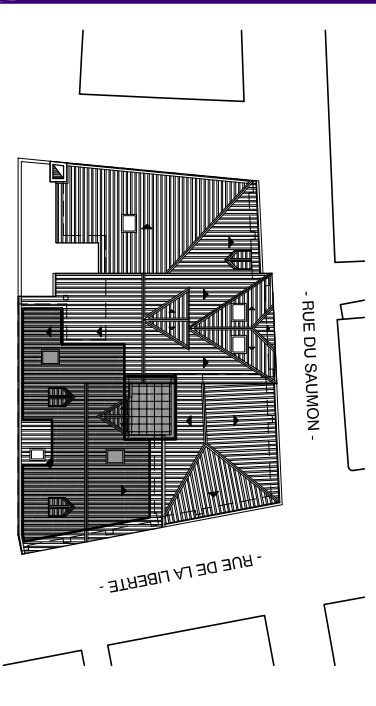

Residence Your Eden

COMMERCIALISATION:
SARL MENDI PROMOTION

APPARTEMENT

LOCALISATION

DETAIL SURFACES

SURFACES ANNEXES

A.43

3 PIECES

— 3 AVRIL 2007 —

39.50 m² (h > 1.80)
47.20 m² (h < 1.80)

LOGGIA 10.90

CONCEPTION: ARCHIBAT - B. LALANNE