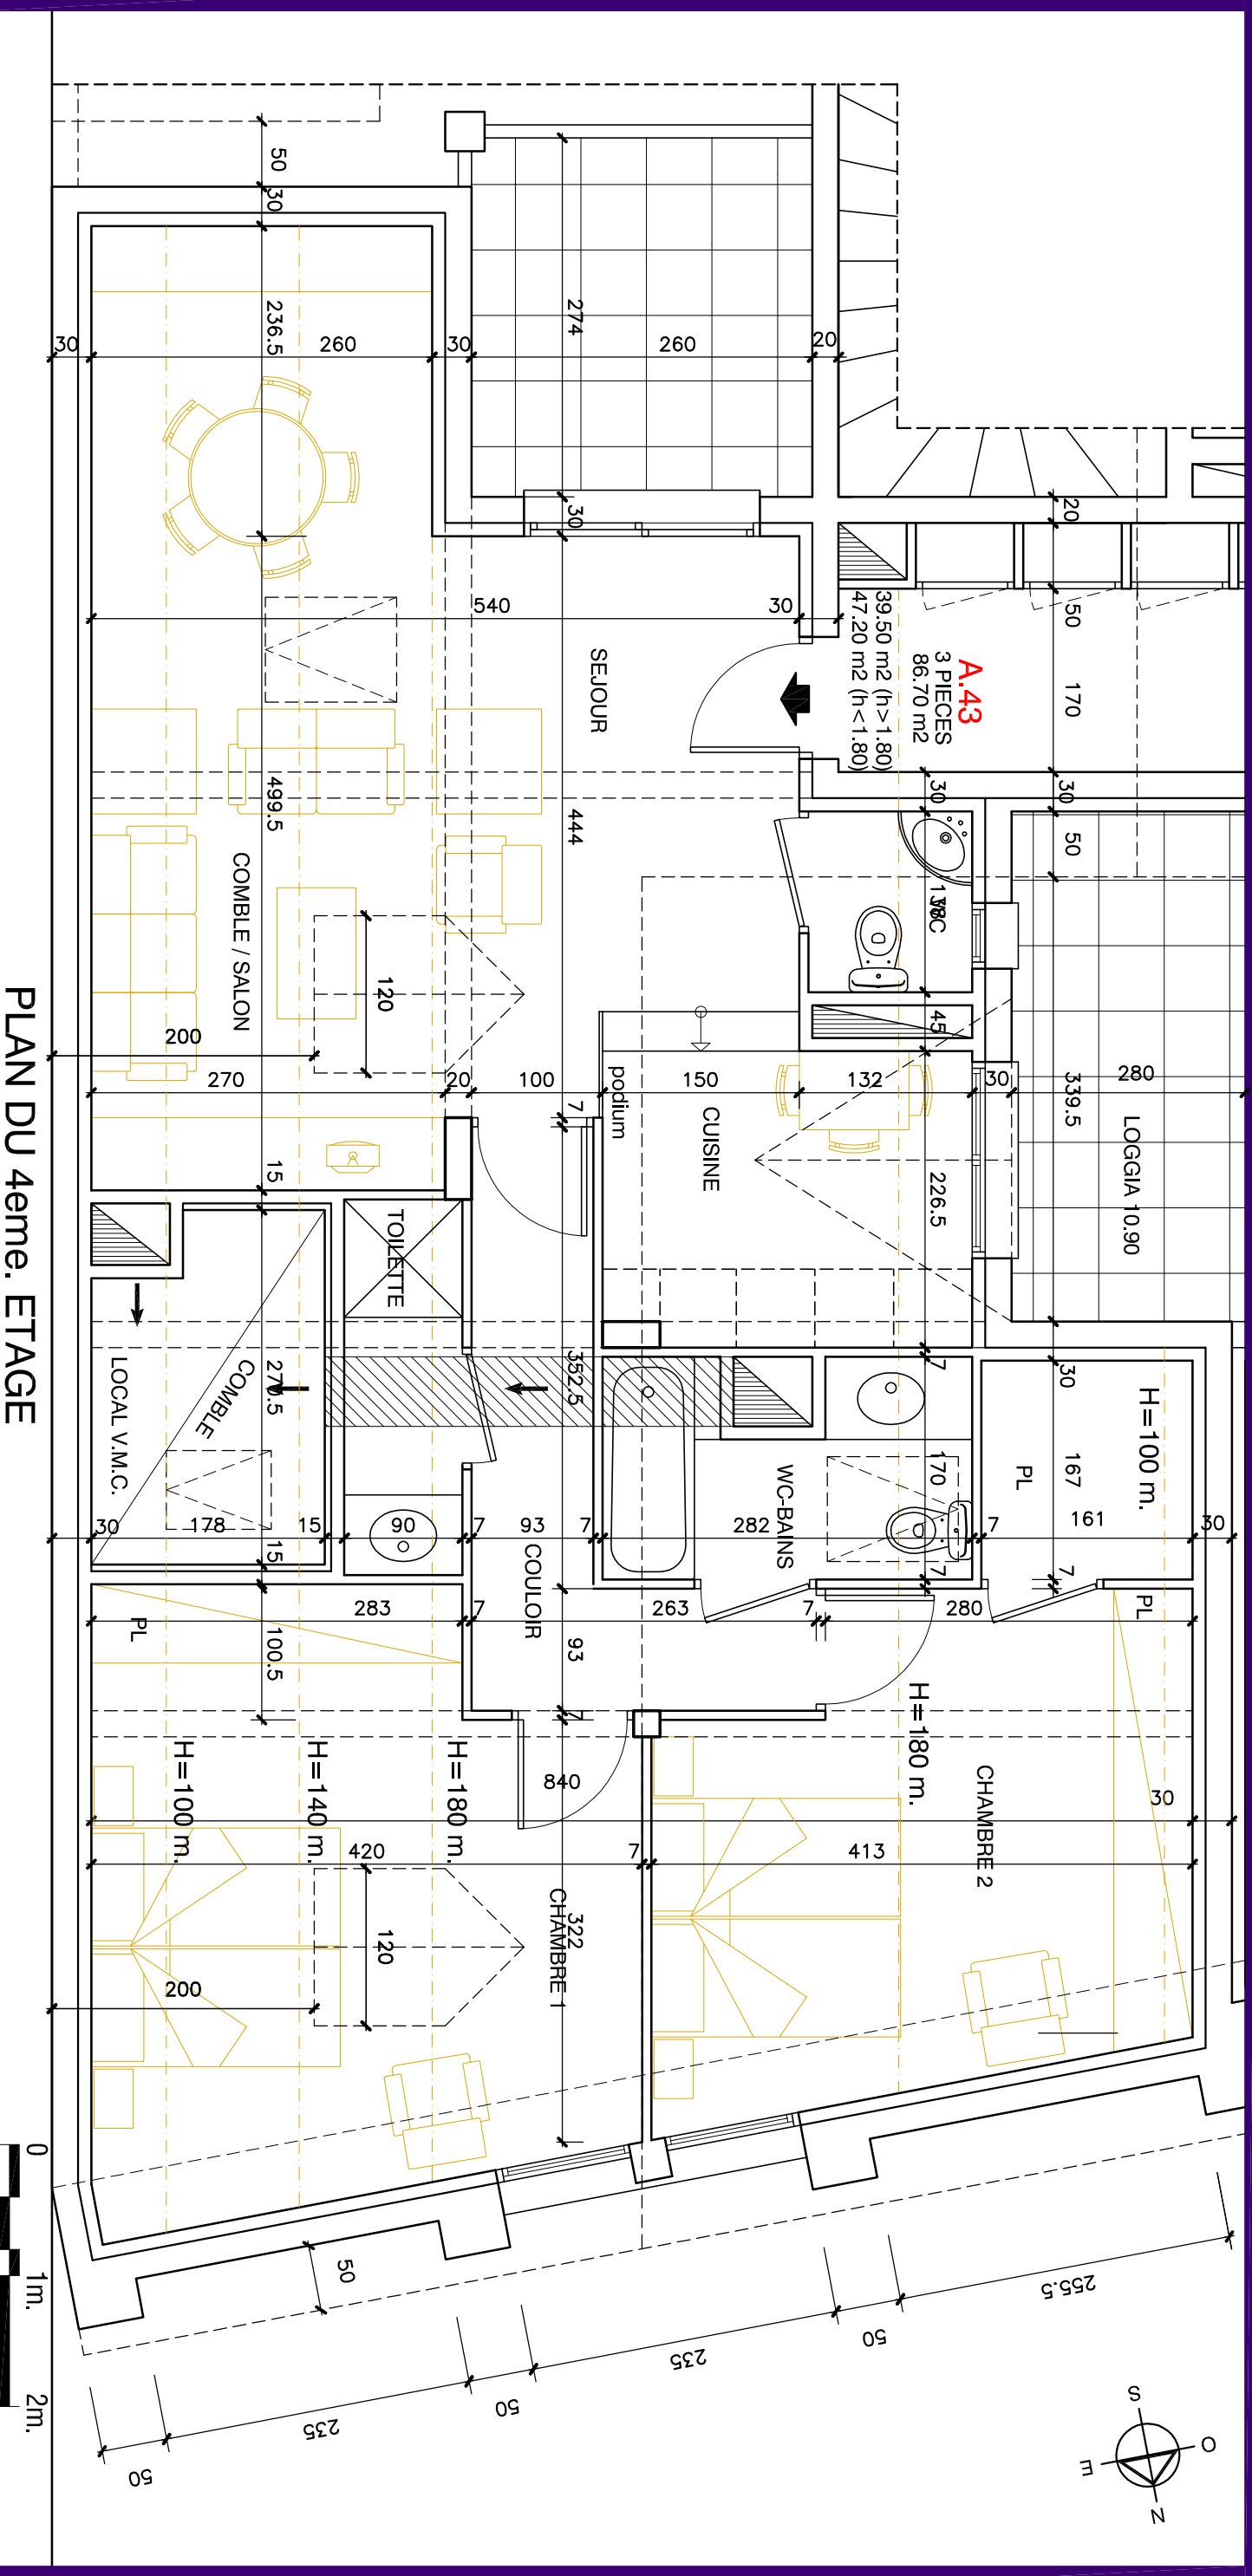

Residence Your Eden

COMMERCIALISATION:
SARL MENDI PROMOTION

APPARTEMENT

LOCALISATION

DETAIL SURFACES

SURFACES ANNEXES

A.43

3 PIECES

— 3 AVRIL 2007 —

39.50 m² (h > 1.80)
47.20 m² (h < 1.80)

LOGGIA 10.90

CONCEPTION: ARCHIBAT - B. LALANNE